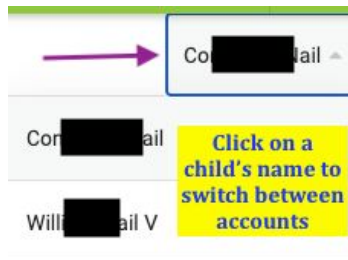

5. You can easily switch between children by clicking on the current child's name in the