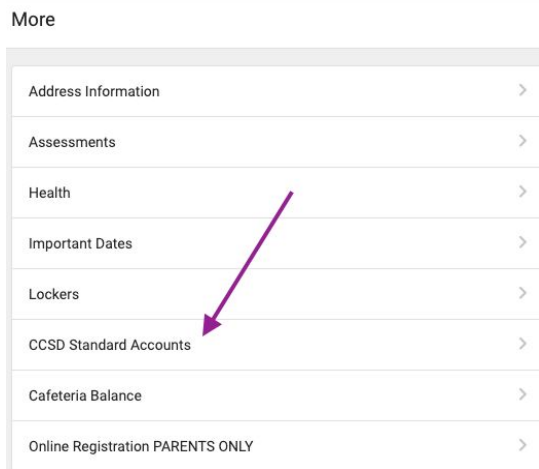

Parent - How to locate your Child's Account Information in Infinite Campus

1. Login to Infinite Campus on a computer or mobile device.
2. From the left menu, select More

3. Scroll to CCSD Standard Accounts