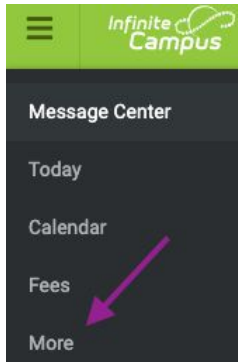

Parent - How to locate your Child's Account Information in Infinite Campus

1. Login to Infinite Campus on a computer or mobile device.
2. From the left menu, select More

3. Scroll to CCSD Standard Accounts

4. There are two account logins: one for Google and one for Canvas/Infinite Campus:

5. You can easily switch between children by clicking on the current child's name in the

right corner: